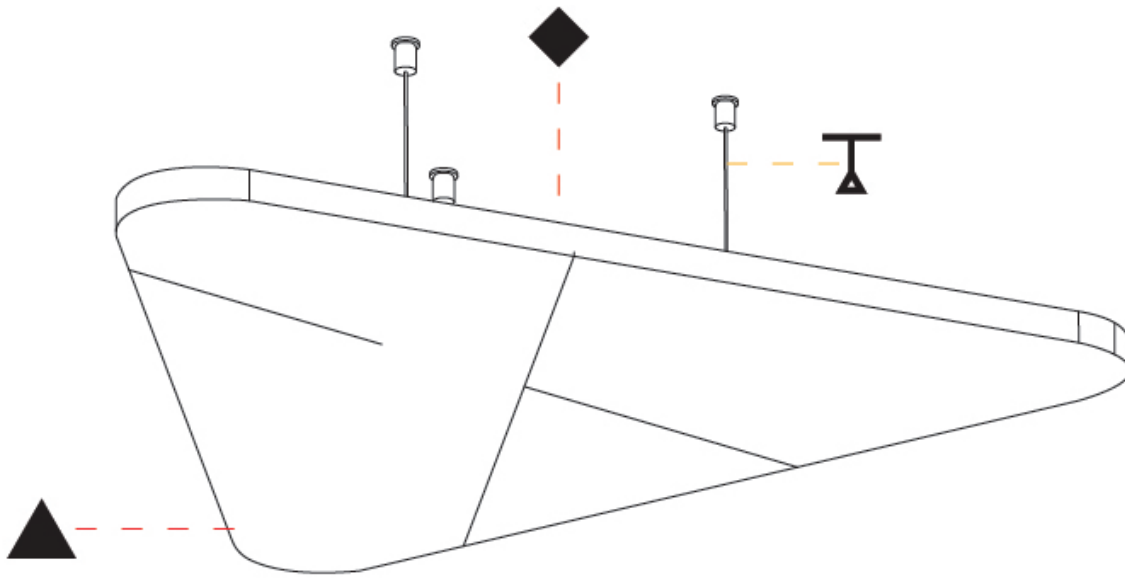

VICTORY ACOUSTIC PANEL SUSPENSION

A300710-

PROJECT	_____
TYPE	_____
SPECIFIER	_____
QUANTITY	_____
DATE	_____