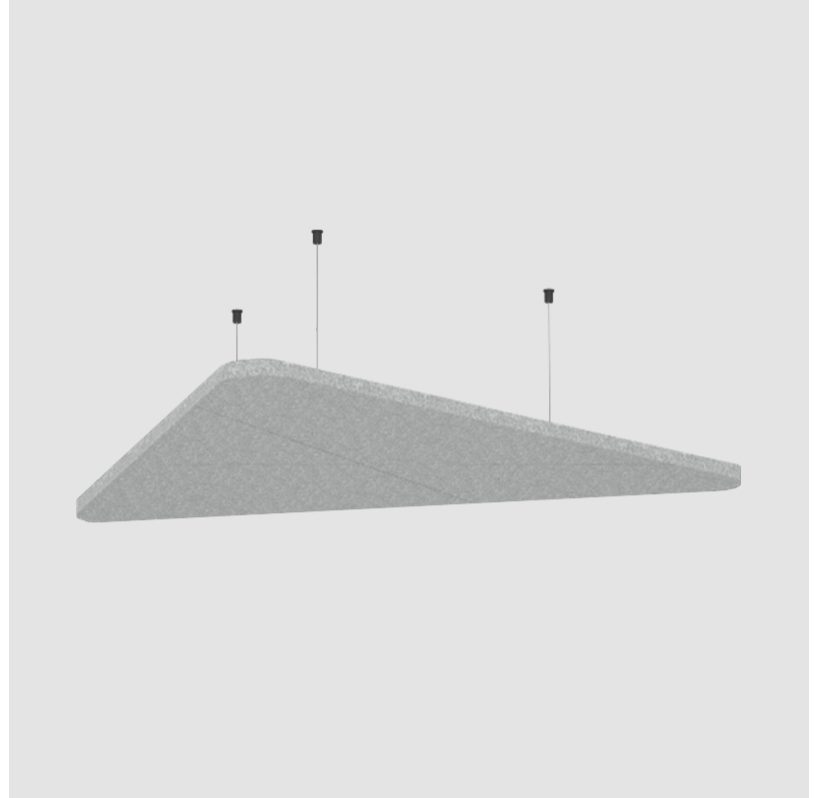

PROJECT	_____
TYPE	_____
SPECIFIER	_____
QUANTITY	_____
DATE	_____

VICTORY ACOUSTIC PANEL SUSPENSION

A300711-

base number	Finishes (Diamond)	Acoustic Options	Cable Length

1. To build a product code in our configurator select the specify button on the base model # product page
2. To build a manual product code on this datasheet choose from the options listed below in blue font and add the suffix to the base model #

GENERAL

Series: Victory Acoustic Panel
Partner: Prolicht
Division: Architectural
Installation: Suspension
Product Type: Acoustic
Mounting Location: Ceiling

PHYSICAL

Shape: Round
Length (mm): 1092
Length (in): 43 ⁵/₁₆
Width (mm): 964
Width (in): 37 ¹⁵/₁₆
Height (mm): 24
Height (in): 15/16
Fixture Finish: SSR / BKV / CWI / CRY / HAB / UFT / ITA / RUA / FTG / MYG / LOD / PUS / FRO / FUP / KIA / POP / BLS / SPG / MEY / GOH / CHC / COM / ABZ / JAG / OBR / MOS / ROR
Acoustic Finish: SFW / CYW / SEE / SYN / MTS / PMB / TTN / CYB / STO / DPE / BES / SHB / ARE / ANE / VRD / CRF
Fixture Material: Aluminum
Primary Material: Acoustic
Cable Details: 2000mm / 6000mm Transparent Cable

ELECTRICAL

LED

OPTICAL

RATINGS AND CERTIFICATIONS

Certified By: CSA Certified to UL and CSA Standards
IP rating: IP20