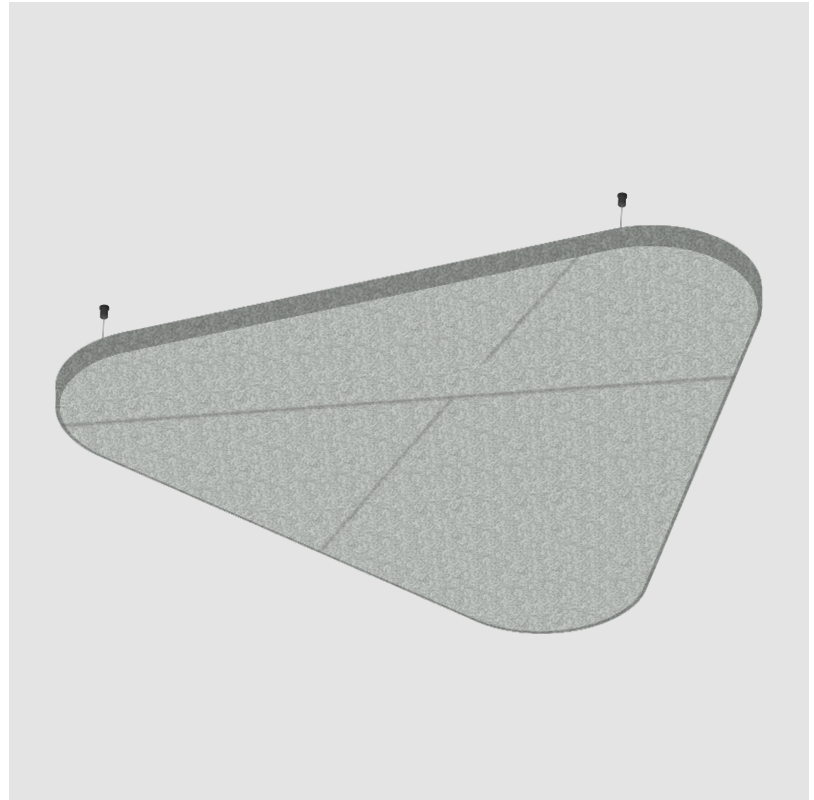

PROJECT	_____
TYPE	_____
SPECIFIER	_____
QUANTITY	_____
DATE	_____

VICTORY ACOUSTIC PANEL SUSPENSION

A300709-

base number	Finishes (Diamond)	Acoustic Options	Cable Length

1. To build a product code in our configurator select the specify button on the base model # product page
2. To build a manual product code on this datasheet choose from the options listed below in blue font and add the suffix to the base model #

GENERAL

Series: Victory Acoustic Panel
Partner: Prolicht
Division: Architectural
Installation: Suspension
Product Type: Acoustic
Mounting Location: Ceiling

PHYSICAL

Shape: Round
Length (mm): 496
Length (in): 19 ¹¹/₁₆
Width (mm): 448
Width (in): 17 ⁵/₈
Height (mm): 24
Height (in): 15/16
Fixture Finish: SSR / BKV / CWI / CRY / HAB / UFT / ITA / RUA / FTG / MYG / LOD / PUS / FRO / FUP / KIA / POP / BLS / SPG / MEY / GOH / CHC / COM / ABZ / JAG / OBR / MOS / ROR
Acoustic Finish: SFW / CYW / SEE / SYN / MTS / PMB / TTN / CYB / STO / DPE / BES / SHB / ARE / ANE / VRD / CRF
Fixture Material: Aluminum
Primary Material: Acoustic
Cable Details: 2000mm / 6000mm Transparent Cable

ELECTRICAL

LED

OPTICAL

RATINGS AND CERTIFICATIONS

Certified By: CSA Certified to UL and CSA Standards
IP rating: IP20