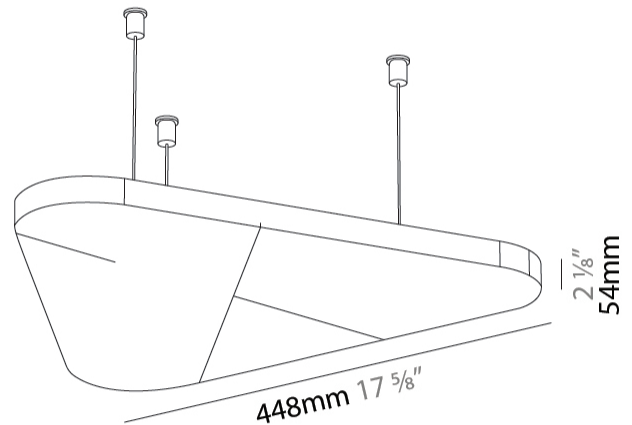

PROJECT	_____
TYPE	_____
SPECIFIER	_____
QUANTITY	_____
DATE	_____

VICTORY ACOUSTIC PANEL SUSPENSION

A300709-

base number	Finishes (Diamond)	Acoustic Options	Cable Length

1. To build a product code in our configurator select the specify button on the base model # product page
2. To build a manual product code on this datasheet choose from the options listed below in blue font and add the suffix to the base model #

GENERAL

Series: Victory Acoustic Panel
Partner: Prolicht
Division: Architectural
Installation: Suspension
Product Type: Acoustic
Mounting Location: Ceiling

PHYSICAL

Shape: Round
Length (mm): 496
Length (in): 19 ¹¹/₁₆
Width (mm): 448
Width (in): 17 ⁵/₈
Height (mm): 24
Height (in): 15/16
Fixture Finish: SSR / BKV / CWI / CRY / HAB / UFT / ITA / RUA / FTG / MYG / LOD / PUS / FRO / FUP / KIA / POP / BLS / SPG / MEY / GOH / CHC / COM / ABZ / JAG / OBR / MOS / ROR
Acoustic Finish: SFW / CYW / SEE / SYN / MTS / PMB / TTN / CYB / STO / DPE / BES / SHB / ARE / ANE / VRD / CRF
Fixture Material: Aluminum
Primary Material: Acoustic
Cable Details: 2000mm / 6000mm Transparent Cable

ELECTRICAL

LED

OPTICAL

RATINGS AND CERTIFICATIONS

Certified By: CSA Certified to UL and CSA Standards
IP rating: IP20