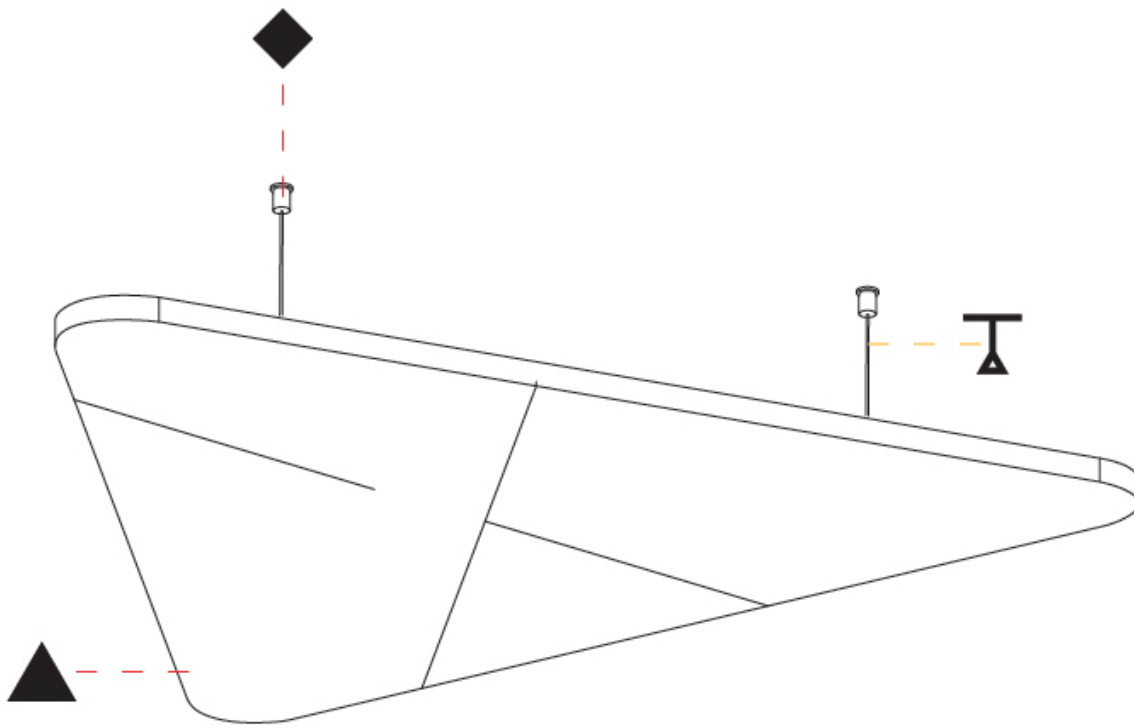

VICTORY ACOUSTIC PANEL SUSPENSION

A300711-

PROJECT
TYPE
SPECIFIER
QUANTITY
DATE