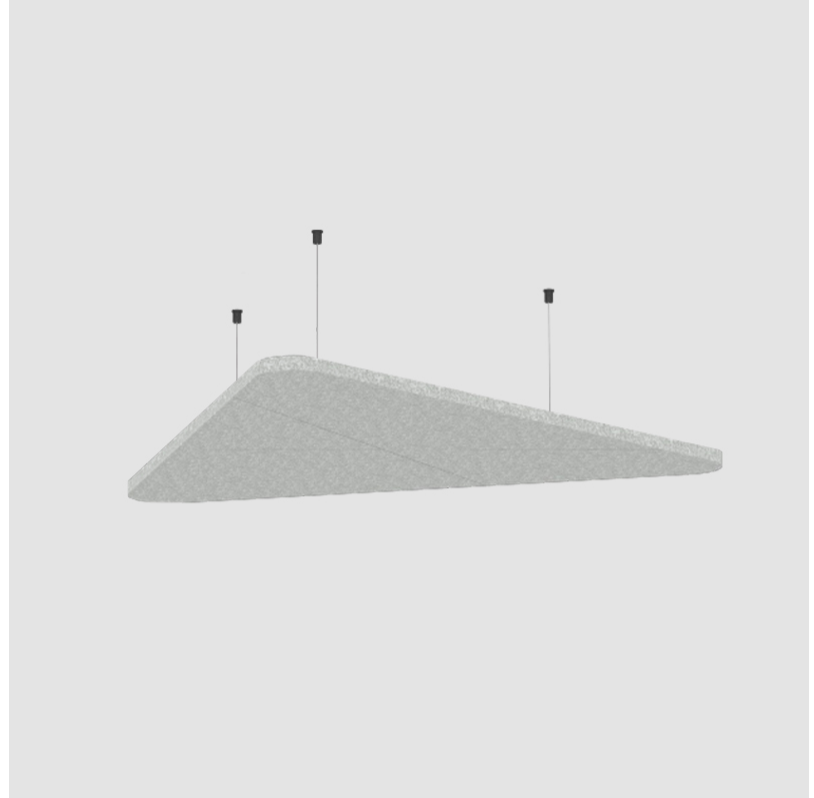

PROJECT	_____
TYPE	_____
SPECIFIER	_____
QUANTITY	_____
DATE	_____

VICTORY ACOUSTIC PANEL SUSPENSION

A300710-

base number	Finishes (Diamond)	Acoustic Options	Cable Length

1. To build a product code in our configurator select the specify button on the base model # product page
2. To build a manual product code on this datasheet choose from the options listed below in blue font and add the suffix to the base model #

GENERAL

Series: Victory Acoustic Panel
Partner: Prolicht
Division: Architectural
Installation: Suspension
Product Type: Acoustic
Mounting Location: Ceiling

PHYSICAL

Shape: Round
Length (mm): 792
Length (in): 31 1/2
Width (mm): 704
Width (in): 27 11/16
Height (mm): 24
Height (in): 15/16
Fixture Finish: SSR / BKV / CWI / CRY / HAB / UFT / ITA / RUA / FTG / MYG / LOD / PUS / FRO / FUP / KIA / POP / BLS / SPG / MEY / GOH / CHC / COM / ABZ / JAG / OBR / MOS / ROR
Acoustic Finish: SFW / CYW / SEE / SYN / MTS / PMB / TTN / CYB / STO / DPE / BES / SHB / ARE / ANE / VRD / CRF
Fixture Material: Aluminum
Primary Material: Acoustic
Cable Details: 2000mm / 6000mm Transparent Cable

ELECTRICAL

LED

OPTICAL

RATINGS AND CERTIFICATIONS

Certified By: CSA Certified to UL and CSA Standards
IP rating: IP20