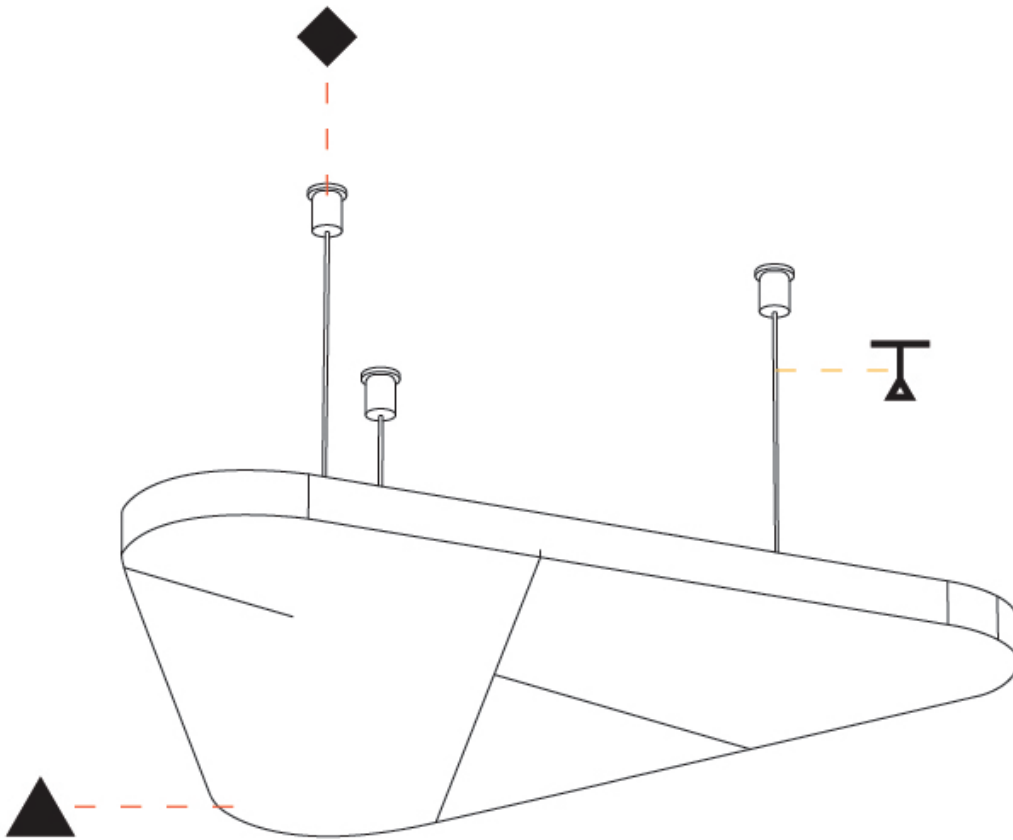

VICTORY ACOUSTIC PANEL SUSPENSION

A300709-

PROJECT	_____
TYPE	_____
SPECIFIER	_____
QUANTITY	_____
DATE	_____

A