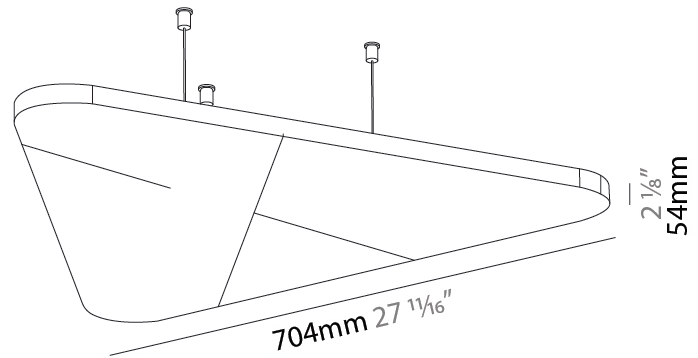

PROJECT	_____
TYPE	_____
SPECIFIER	_____
QUANTITY	_____
DATE	_____

VICTORY ACOUSTIC PANEL SUSPENSION

A300710-

base number	Finishes (Diamond)	Acoustic Options	Cable Length

1. To build a product code in our configurator select the specify button on the base model # product page
2. To build a manual product code on this datasheet choose from the options listed below in blue font and add the suffix to the base model #

GENERAL

Series: Victory Acoustic Panel
Partner: Prolicht
Division: Architectural
Installation: Suspension
Product Type: Acoustic
Mounting Location: Ceiling

PHYSICAL

Shape: Round
Length (mm): 792
Length (in): 31 1/2
Width (mm): 704
Width (in): 27 11/16
Height (mm): 24
Height (in): 15/16
Fixture Finish: SSR / BKV / CWI / CRY / HAB / UFT / ITA / RUA / FTG / MYG / LOD / PUS / FRO / FUP / KIA / POP / BLS / SPG / MEY / GOH / CHC / COM / ABZ / JAG / OBR / MOS / ROR
Acoustic Finish: SFW / CYW / SEE / SYN / MTS / PMB / TTN / CYB / STO / DPE / BES / SHB / ARE / ANE / VRD / CRF
Fixture Material: Aluminum
Primary Material: Acoustic
Cable Details: 2000mm / 6000mm Transparent Cable

ELECTRICAL

LED

OPTICAL

RATINGS AND CERTIFICATIONS

Certified By: CSA Certified to UL and CSA Standards
IP rating: IP20