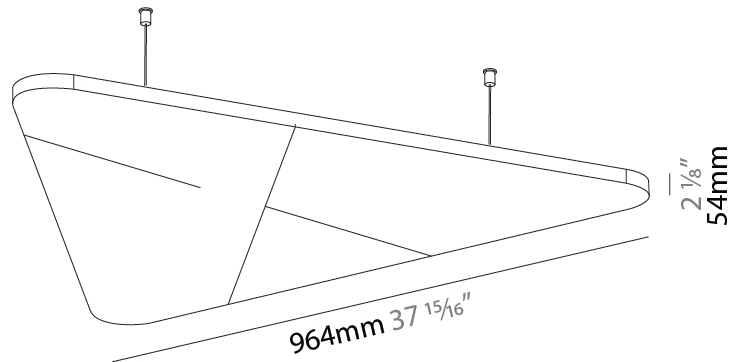

PROJECT	_____
TYPE	_____
SPECIFIER	_____
QUANTITY	_____
DATE	_____

VICTORY ACOUSTIC PANEL SUSPENSION

A300711-

base number	Finishes (Diamond)	Acoustic Options	Cable Length

1. To build a product code in our configurator select the specify button on the base model # product page
2. To build a manual product code on this datasheet choose from the options listed below in blue font and add the suffix to the base model #

GENERAL

Series: Victory Acoustic Panel
Partner: Prolicht
Division: Architectural
Installation: Suspension
Product Type: Acoustic
Mounting Location: Ceiling

PHYSICAL

Shape: Round
Length (mm): 1092
Length (in): 43 ⁵/₁₆
Width (mm): 964
Width (in): 37 ¹⁵/₁₆
Height (mm): 24
Height (in): 15/16
Fixture Finish: SSR / BKV / CWI / CRY / HAB / UFT / ITA / RUA / FTG / MYG / LOD / PUS / FRO / FUP / KIA / POP / BLS / SPG / MEY / GOH / CHC / COM / ABZ / JAG / OBR / MOS / ROR
Acoustic Finish: SFW / CYW / SEE / SYN / MTS / PMB / TTN / CYB / STO / DPE / BES / SHB / ARE / ANE / VRD / CRF
Fixture Material: Aluminum
Primary Material: Acoustic
Cable Details: 2000mm / 6000mm Transparent Cable

ELECTRICAL

LED

OPTICAL

RATINGS AND CERTIFICATIONS

Certified By: CSA Certified to UL and CSA Standards
IP rating: IP20